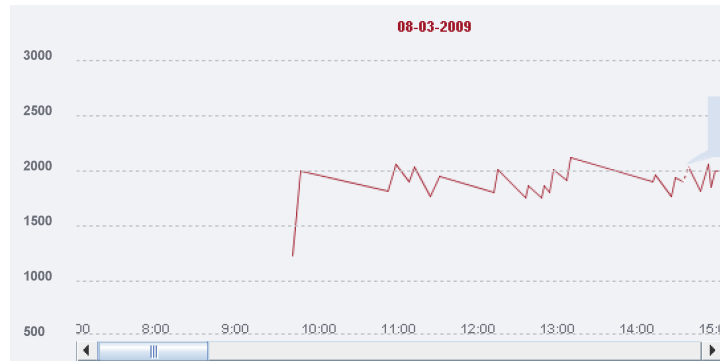

SEARCH >

it · de · eng

Your ski-holidays resume:

POS/Serial: 104/47038
Person: Adulto F

WTP Nr.: 5A235535
Ticket: 6 Giorni

Pool: Dolomiti Superski

Present season untill yesterday:

Nr of Lifts	Height difference (mt)	Slopes lenght estimation (Km)
72	15.581	88

Most used lifts	Biggest altitude difference	Skiing areas list

From *   To *

Nr of Lifts	Height difference (mt)	Slopes lenght estimation (Km)
15	2.895	18

Date: 08-03-2009

1. Cab.Ortisei-Alpe di Siusi
2. Segg.Mezdi
3. Segg.Leo Demetz
4. Segg.Steger Delai
5. Segg.Panorama
6. Segg.Euro
7. Segg.Euro
8. Segg.Panorama
9. Segg.Paradiso
10. Segg.Bamby
11. Segg.Monte Piz
12. Segg.Leo Demetz
13. Segg.Mezdi
14. Segg.Sonne
15. Cab.Ortisei-Alpe Siusi Rit.

Nr of Lifts	Height difference (mt)	Slopes lenght estimation (Km)
16	3.100	18

Date: 09-03-2009

1. Skilift Campo Freina
2. Skilift Campo Freina
3. Skilift Terza Punta
4. Cab.Ciampinoi
5. Segg.Sochers-Ciampinoi
6. Segg.Piz Seteur
7. Segg.Sottsaslong
8. Segg.Sottsaslong
9. Segg.Comici 1
10. Segg.Piz Seteur
11. Segg.Citta Dei Sassi
12. Segg.Sole Piz Seteur
13. Segg.Citta Dei Sassi