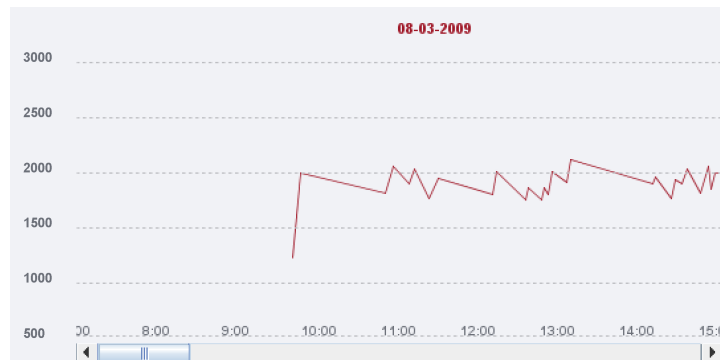

## Your ski-holidays resume:

POS/Serial: 102/71602  
 Person: Adulto M

WTP Nr.: B0910635  
 Ticket: 6 Giorni

Pool: Dolomiti Superski

## Present season untill yesterday:

Nr of Lifts	Height difference (mt)	Slopes lenght estimation (Km)
88	20.190	107

[Most used lifts](#)   [Biggest altitude difference](#)   [Skiing areas list](#)

From \*   To \*